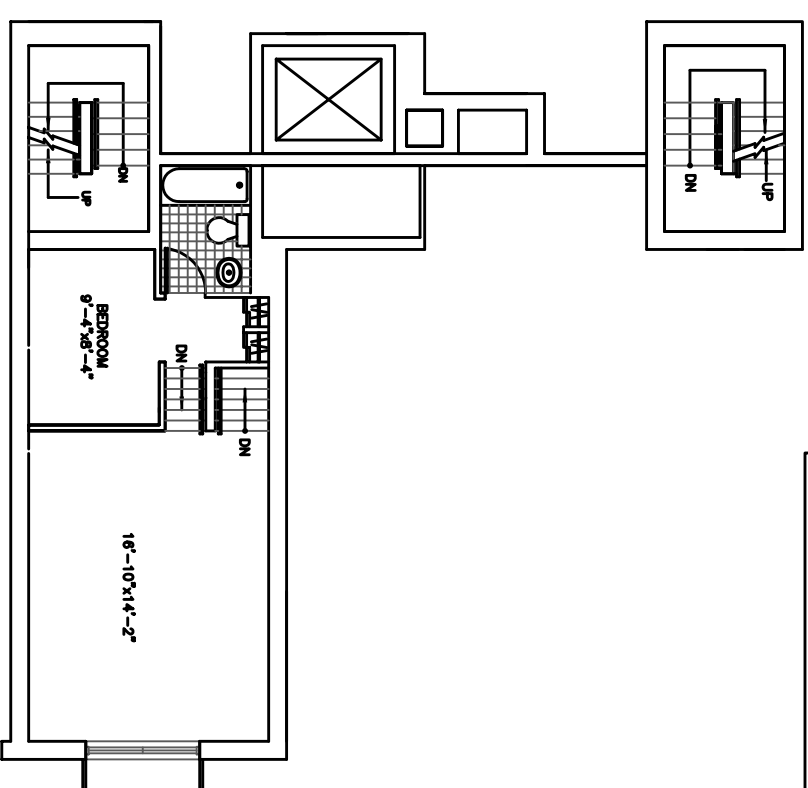

UNIT A
161 LEXINGTON AVE 3RD FL

0 6' 12' 24'
1" 2"

UNIT A
161 LEXINGTON AVE 3RD FL 2ND LEVEL(4TH FL)

0 6' 12' 24'
1" 2"

UNIT A
161 LEXINGTON AVE 3RD FL 3RD LEVEL(6TH FL)

0 6' 12' 24'
1" 2"

KEY PLAN