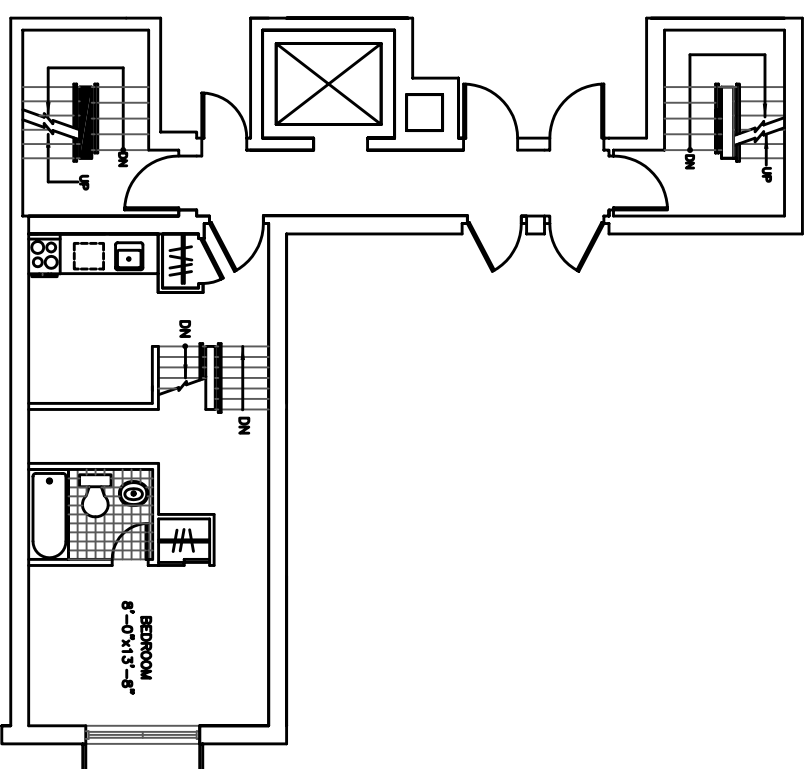

UNIT A
161 LEXINGTON AVE 3RD FL

0 6' 12' 24'
1" 2"

UNIT A
161 LEXINGTON AVE 3RD FL 2ND LEVEL(4TH FL)

0 6' 12' 24'
1" 2"

UNIT A
161 LEXINGTON AVE 3RD FL 3RD LEVEL(6TH FL)

0 6' 12' 24'
1" 2"

KEY PLAN